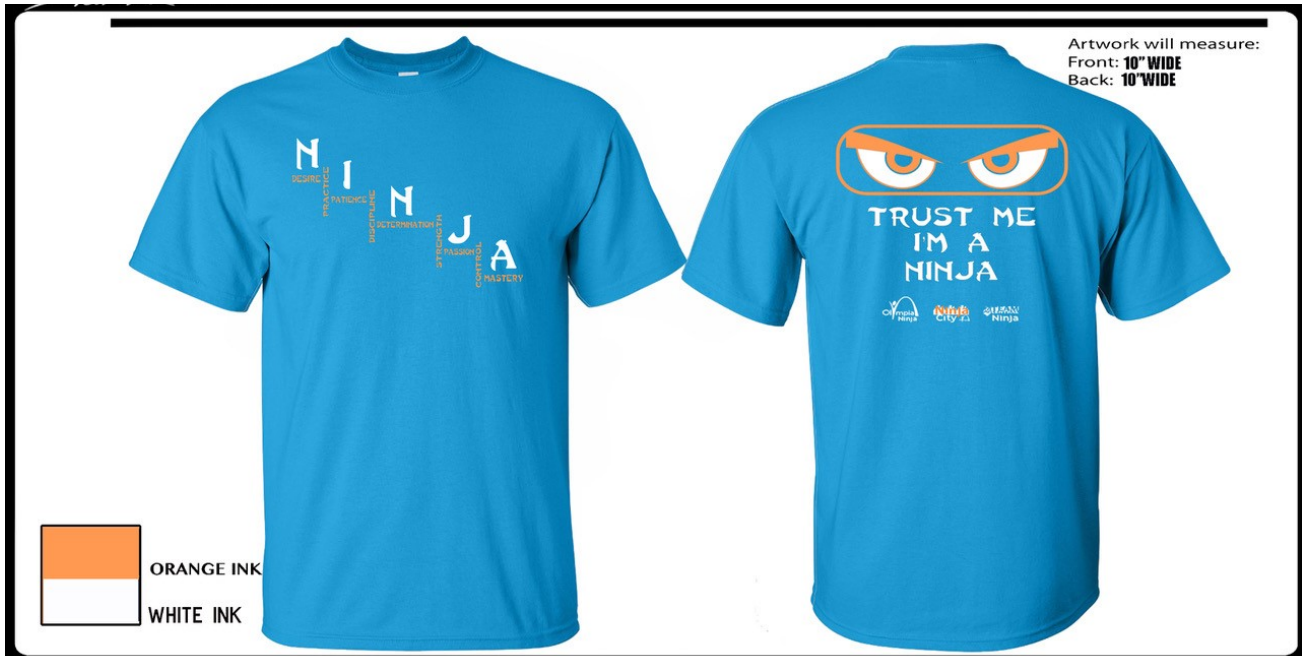

# Olympia Ninja winter shirt order

Child name \_\_\_\_\_

Day and time of class \_\_\_\_\_

Style-all same color blue!	Number of shirts	Size Child XS, S, M, L	Total cost of items
Cotton T-shirt short sleeve (cost: \$15)			
Dri-Fit T-shirt short sleeve (cost: \$17)			
Hoodie (cost:\$33)			